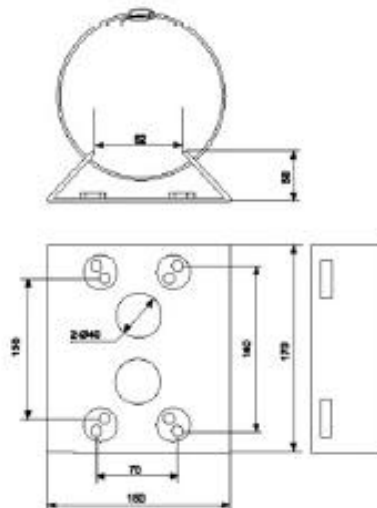

Environmental

Operating Temperature	-35C to +55C (with Housing)
Weatherproof	YES

Pole Bracket - BSD/PM
(Accessory not included)